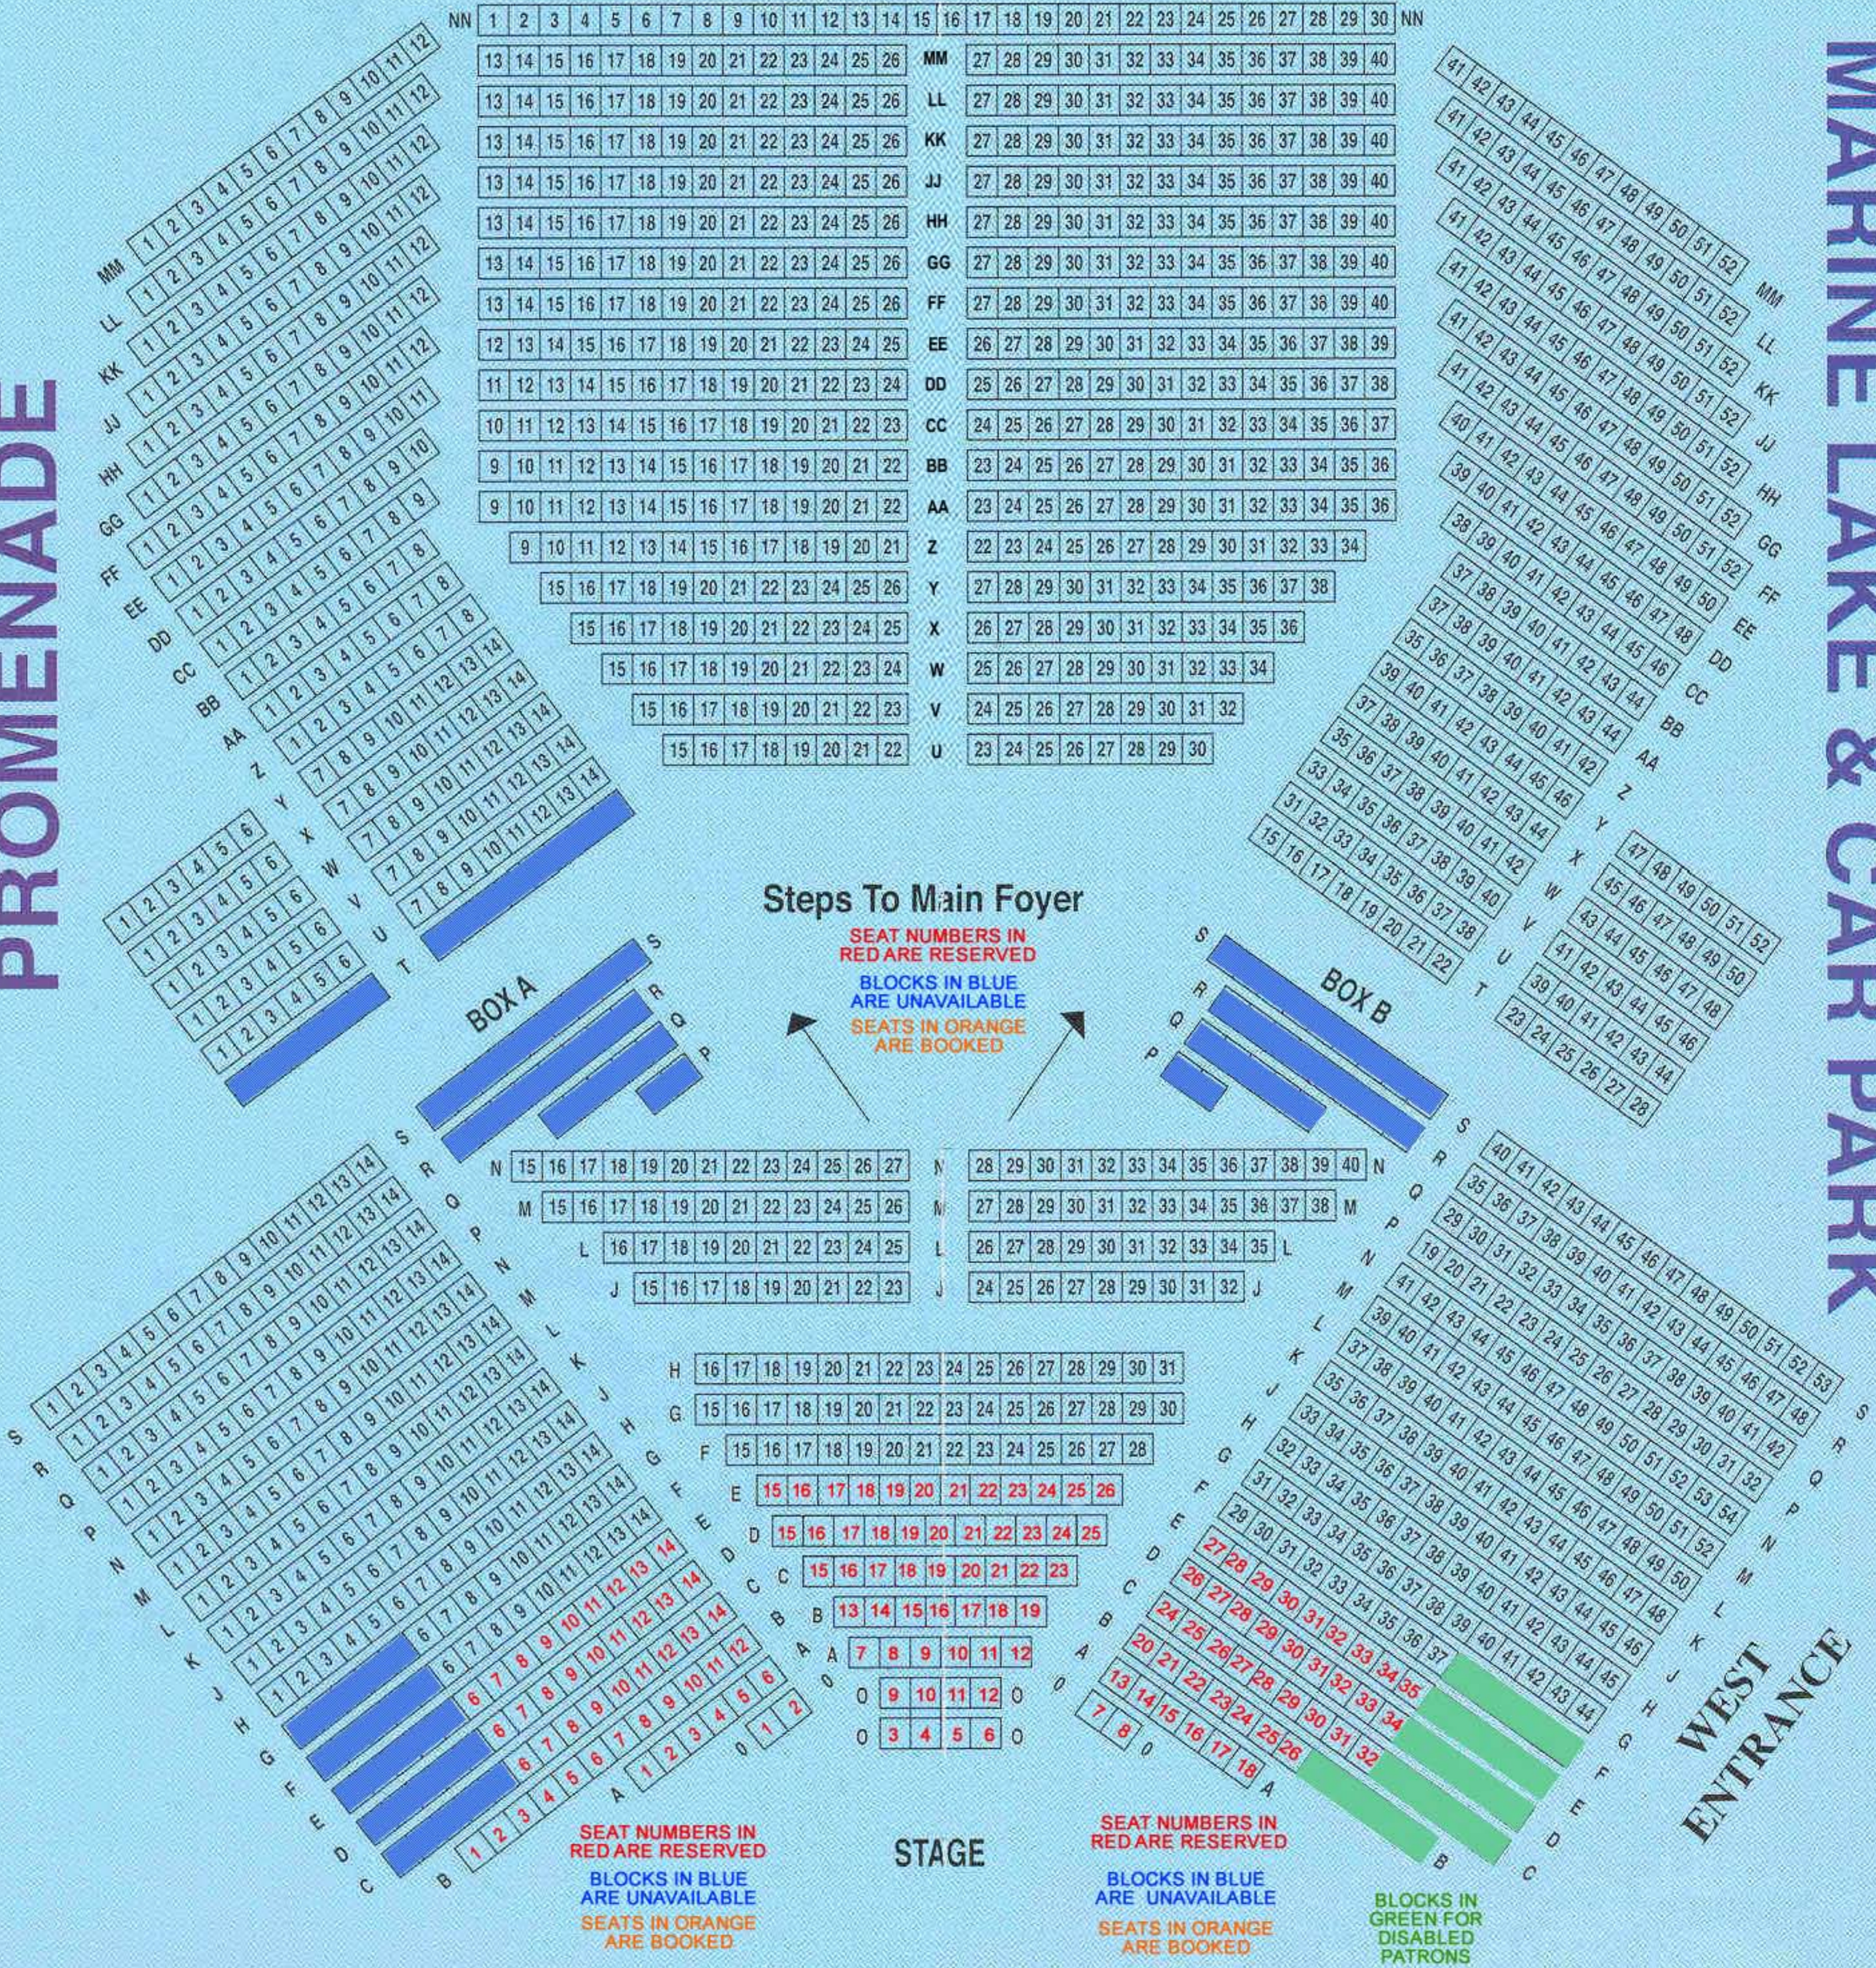

# SOUTHPORT THEATRE AUDITORIUM

Gentlemens Toilets

Ladies Toilets

PROMENADE

MARINE LAKE & CAR PARK

Steps To Main Foyer

BOX A

BOX B

STAGE

WEST ENTRANCE